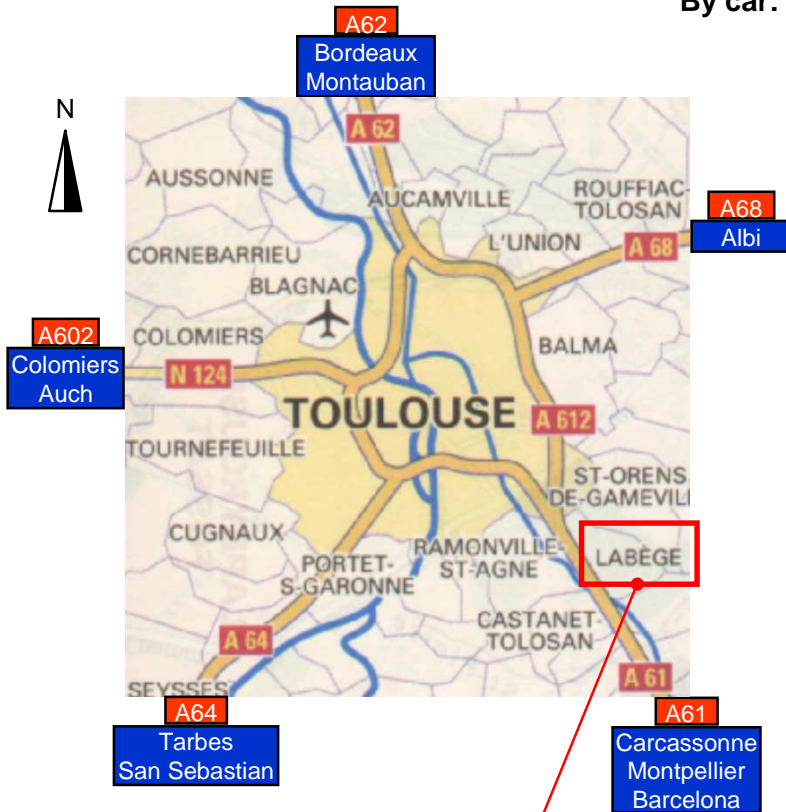

# Access Map to ProSim Headquarters

**By car:** From *Toulouse-Blagnac* Airport: follow signs to "*Montpellier*" in order to reach the *Périphérique Extérieur* then see ① hereafter

From *Down Town*: join the *Périphérique* then see ① or ② hereafter

① Onto the *Périphérique Extérieur* : exit #19 "*Labège - Ramonville*" then follow signs to "*Labège*" to join road D 916, then see ③ hereafter

② Onto the *Périphérique Intérieur* : exit #19a "*Labège*" then on the traffic circle follow signs to "*Labège*" to join road D 916, then see ③ hereafter

③ Onto road D 916:

- take first exit on the left to "*Quartier Grande Borde - Centre Commercial*"
- after crossing the second traffic circle take first turning on the right (rue Galilée), then turn immediately on the left onto rue Ampère which pass round the "*Stratège*" buildings
- turn left into "*Stratège*" buildings car park
- entrance of *Bâtiment A* faces the *Carrefour* shopping center, and is located between bank *LCL* and *La Dépêche du Midi*

Towards 

*Labège-Innopole* railway station

**By Underground/Bus** (a 30 minutes journey from Toulouse down town) : take underground B line to last station "*Ramonville*", then take the bus line # 79 towards "*Labège-Couder*" or bus line # 107 towards "*St-Orens Lycée*" or "*SNCF Innopole*" and stop at "*Ctre Cial Labège 1*" which is located just in front of *Stratège A* building. Entrance of *Bâtiment A* is located between bank *LCL* and *La Dépêche du Midi*. More information: + 33 (0) 5 61 41 70 70 – [www.tisseo.fr](http://www.tisseo.fr)