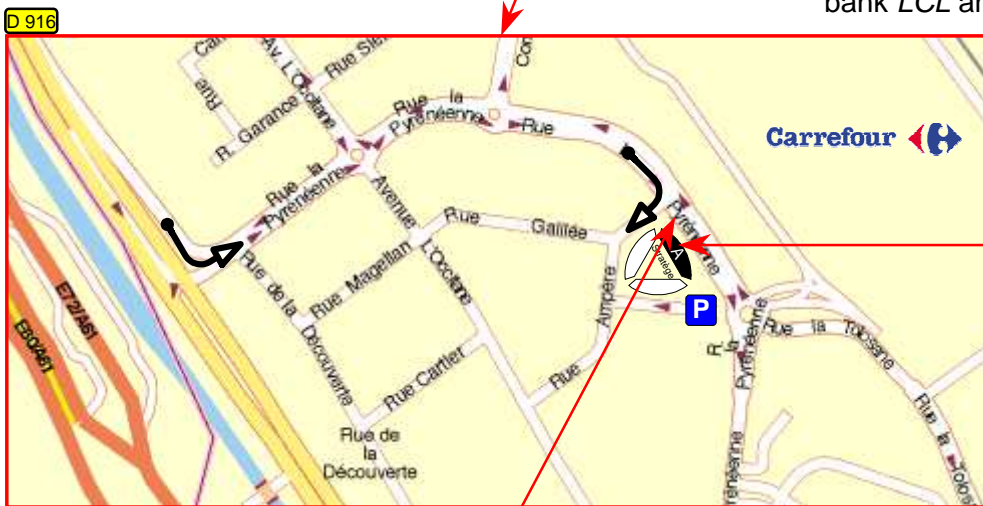

# Access Map to ProSim Headquarters

**By car:** From *Toulouse-Blagnac* Airport: follow signs to "*Montpellier*" in order to reach the *Périphérique Extérieur* then see ① hereafter

From *Down Town*: join the *Périphérique* then see ① or ② hereafter

① Onto the *Périphérique Extérieur* : exit #19 "*Labège - Ramonville*" then follow signs to "*Labège*" to join road D 916, then see ③ hereafter

② Onto the *Périphérique Intérieur* : exit #19a "*Labège*" then on the traffic circle follow signs to "*Labège*" to join road D 916, then see ③ hereafter

③ Onto road D 916:

- take first exit on the left to "*Quartier Grande Borde - Centre Commercial*"
- after crossing the second traffic circle take first turning on the right (rue Galilée), then turn immediately on the left onto rue Ampère which pass round the "*Stratège*" buildings
- turn left into "*Stratège*" buildings car park
- entrance of *Bâtiment A* faces the *Carrefour* shopping center, and is located between bank *LCL* and *La Dépêche du Midi*

Towards 

*Labège-Innopole* railway station

**By Underground/Bus** (a 30 minutes journey from Toulouse down town) : take underground B line to last station "*Ramonville*", then take the bus line # 79 towards "*Labège-Couder*" or bus line # 107 towards "*St-Orens Lycée*" or "*SNCF Innopole*" and stop at "*Ctre Cial Labège 1*" which is located just in front of *Stratège A* building. Entrance of *Bâtiment A* is located between bank *LCL* and *La Dépêche du Midi*. More information: + 33 (0) 5 61 41 70 70 – [www.tisseo.fr](http://www.tisseo.fr)