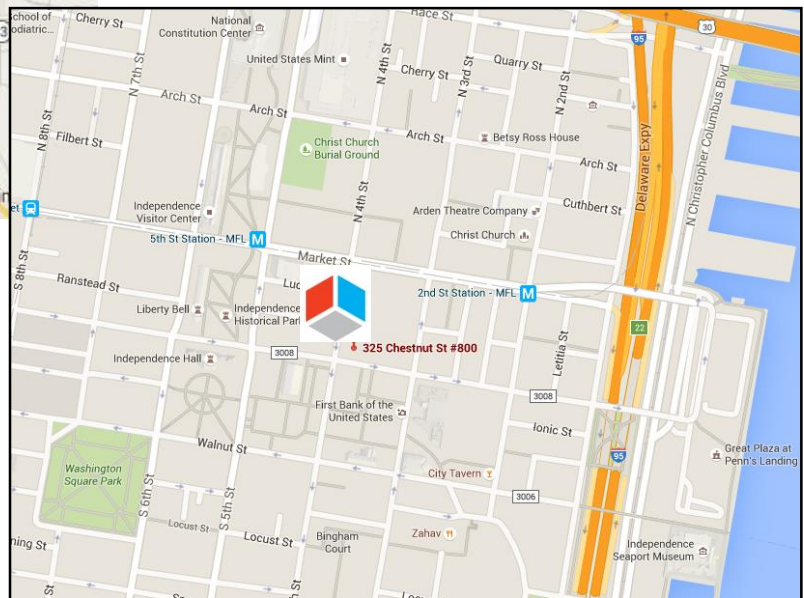

# Access Map to ProSim, Inc.

325 Chestnut Street - Suite 800 - Philadelphia, PA 19106

### From North:

- Get on I-78 W. Take I-95 S and NJ Tpke S to Callowhill St in Philadelphia. Take exit 22 from I-95 S
- Take N 4th St to Chestnut St

## By public transportation:

- Take Amtrak, NJ Transit or SEPTA to 30th Street Station
- From 30th Street Station ride SEPTA Regional Rail train to Market East Station
- When exiting the station walk East on Market Street until you reach 5th street. Make a right onto 5th Street and a left on Chestnut St.

## From Philadelphia Airport:

- Take the ramp to I-95 North
- Keep left at the fork and follow signs for I-95 N
- Merge onto I-95 N
- Take exit 20 towards Washington Ave
- Continue straight
- Make a left onto S. Columbus Blvd
- Turn left onto Christian St
- Turn right onto S. 5th St
- After 8/10s of a mile, turn right onto Chestnut Street