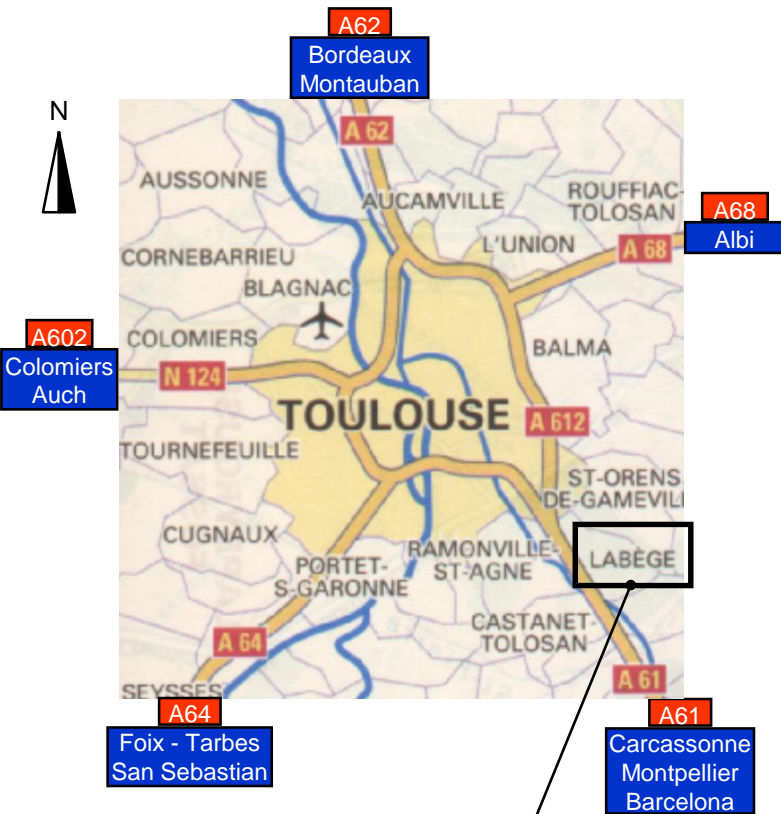

Access Map to ProSim Headquarters

By car: From Toulouse-Blagnac Airport:

- follow signs to "Montpellier"
- onto the *Périphérique Extérieure* take the exit #19 "Le Palays"

From Down Town :

- join the *Périphérique*
- onto the *Périphérique* take the exit #19 "Le Palays"

Exit #19 "Le Palays" :

- follow signs to "LABEGE-Innopole"
- after the second round-about from the *Périphérique Extérieure* (or the first round-about from the *Périphérique Intérieure*) take first exit on the left to "Quartier Grande Borde - Centre Commercial"
- after the second round-about take first turning on the right (rue Galilée), then turn immediately on the left onto Rue Ampère which passes around the "Stratège" buildings
- turn left into the "BURO-CLUB" outside car park
- entrance of *Bâtiment A* faces the Carrefour shopping center, and is located next to the bank: *Crédit Lyonnais*.
- **we are on the second floor.**

By Underground/Bus: (about 35 minutes from downtown Toulouse): take the underground (line B) until "Ramonville", then take the bus line 79, towards "Saint Orens Lycée SAINT-ORENS-DE-GAMEVILLE " ; get down at the "Centre Commercial Labège 1" (=a big mall) stop and our building will be located right in front. The name of the building is 'Stratège' A. The entrance is located near the LCL bank.