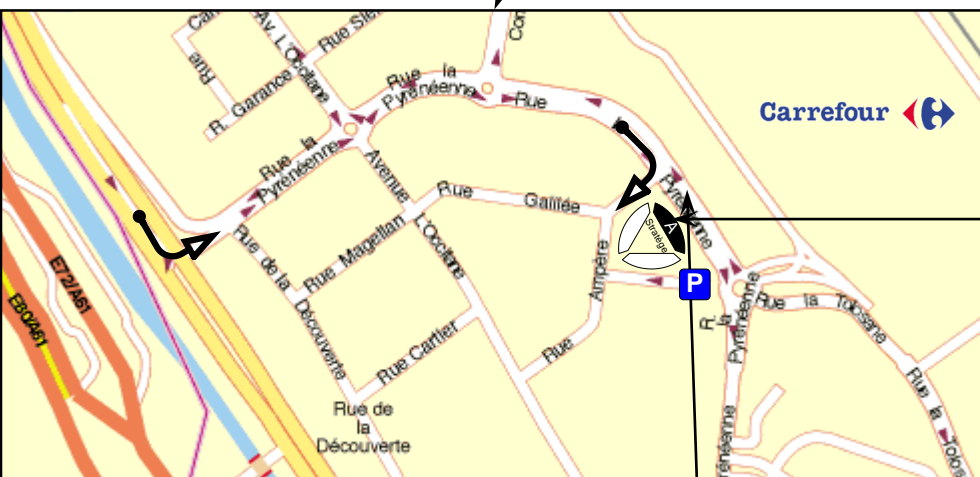

Access Map to ProSim Headquarters

By car: From Toulouse-Blagnac Airport:

- follow signs to "Montpellier"
- onto the *Périphérique Extérieure* take the exit #19 "Le Palays"

From Down Town :

- join the *Périphérique*
- onto the *Périphérique* take the exit #19 "Le Palays"

Exit #19 "Le Palays" :

- follow signs to "LABEGE-Innopole"
- after the second round-about from the *Périphérique Extérieure* (or the first round-about from the *Périphérique Intérieure*) take first exit on the left to "Quartier Grande Borde - Centre Commercial"
- after the second round-about take first turning on the right (rue Galilée), then turn immediately on the left onto Rue Ampère which passes around the "Stratège" buildings
- turn left into the "BURO-CLUB" outside car park
- entrance of *Bâtiment A* faces the Carrefour shopping center, and is located next to the bank: *Crédit Lyonnais*.
- **we are on the second floor.**

By Underground/Bus: (about 35 minutes from downtown Toulouse): take the underground (line B) until "Ramonville", then take the bus line 79, towards "Saint Orens Lycée SAINT-ORENS-DE-GAMEVILLE " ; get down at the "Centre Commercial Labège 1" (=a big mall) stop and our building will be located right in front. The name of the building is 'Stratège' A. The entrance is located near the LCL bank.