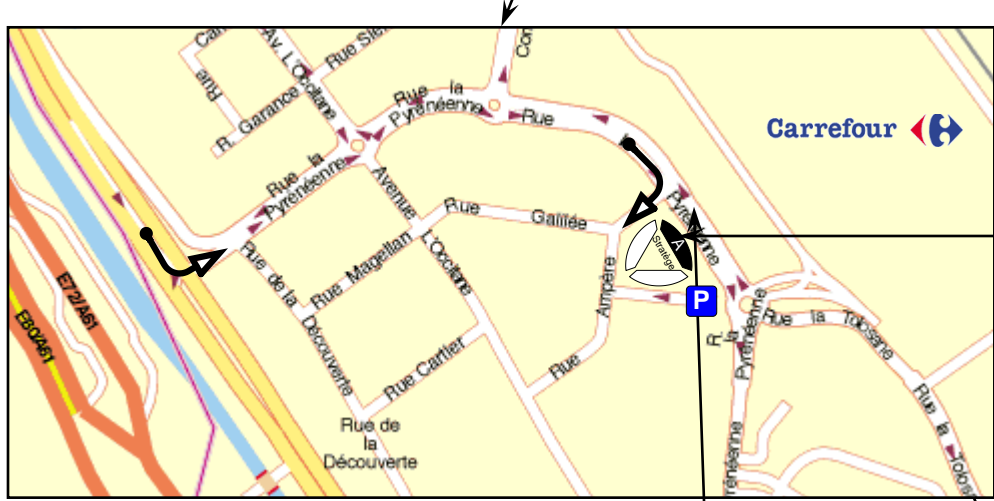

Access Map to ProSim Headquarters

By car: From *Toulouse-Blagnac Airport*:

- follow signs to "*Montpellier*"
- onto the *Périphérique Extérieur* take the exit #19 "*Le Palays*"

From Down Town :

- join the *Périphérique*
- onto the *Périphérique* take the exit #19 "*Le Palays*"

Exit #19 "*Le Palays*" :

- follow signs to "*LABEGE-Innopole*"
- after the second round-about from the *Périphérique Extérieur* (or the first round-about from the *Périphérique Intérieur*) take first exit on the left to "*Quartier Grande Borde - Centre Commercial*"
- after the second round-about take first turning on the right (rue Galilée), then turn immediately on the left onto Rue Ampère which passes around the "*Stratège*" buildings
- turn left into the "*BURO-CLUB*" outside car park
- entrance of *Bâtiment A* faces the *Carrefour* shopping center, and is located next to the bank: *Crédit Lyonnais*.

By Underground/Bus: (about 35 minutes from downtown Toulouse): take the underground (line B) until "*Ramonville*", then take the bus line 79, towards "*Saint Orens Lycée SAINT-ORENS-DE-GAMEVILLE*" ; get down at the "*Centre Commercial Labège 1*" (=a big mall) stop and our building will be located right in front. The name of the building is '*Stratège*' A. The entrance is located near the LCL bank.
 For more information: + 33 (0) 5 61 41 70 70 – www.tisseo.fr