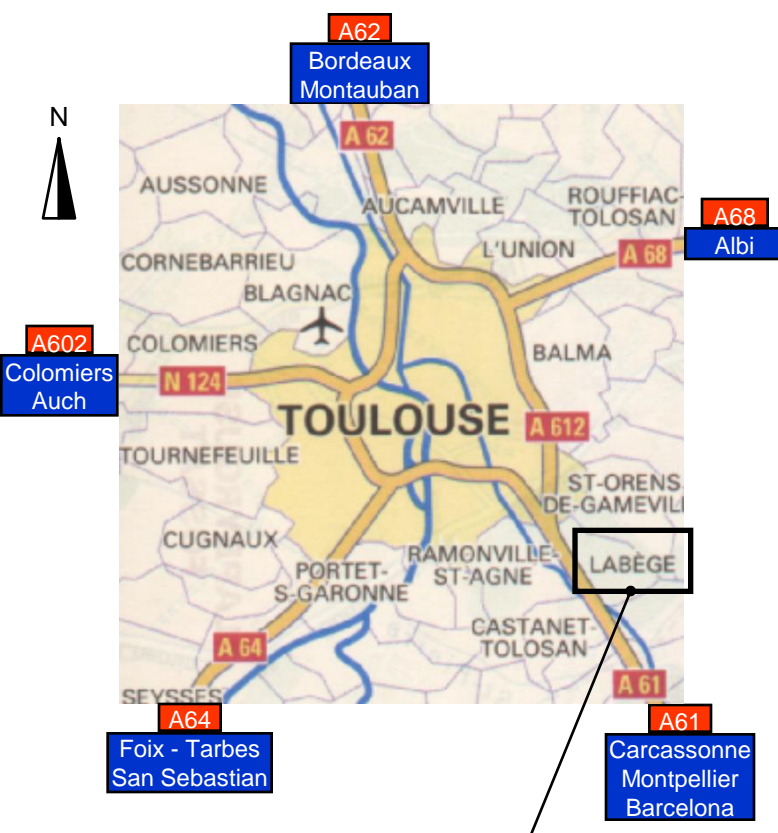

Access Map to ProSim Headquarters

By car: From *Toulouse-Blagnac Airport*:

- follow signs to "*Montpellier*"
- onto the *Périphérique Extérieur* take the exit #19 "*Le Palays*"

From Down Town :

- join the *Périphérique*
- onto the *Périphérique* take the exit #19 "*Le Palays*"

Exit #19 "*Le Palays*" :

- follow signs to "*LABEGE-Innopole*"
- after the second round-about from the *Périphérique Extérieur* (or the first round-about from the *Périphérique Intérieur*) take first exit on the left to "*Quartier Grande Borde - Centre Commercial*"
- after the second round-about take first turning on the right (rue Galilée), then turn immediately on the left onto Rue Ampère which passes around the "*Stratège*" buildings
- turn left into the "*BURO-CLUB*" outside car park
- entrance of *Bâtiment A* faces the *Carrefour* shopping center, and is located next to the bank: *Crédit Lyonnais*.

By Underground/Bus: (about 35 minutes from downtown Toulouse): take the underground (line B) until "*Ramonville*", then take the bus line 79, towards "*Saint Orens Lycée SAINT-ORENS-DE-GAMEVILLE*" ; get down at the "*Centre Commercial Labège 1*" (=a big mall) stop and our building will be located right in front. The name of the building is '*Stratège*' A. The entrance is located near the LCL bank.
 For more information: + 33 (0) 5 61 41 70 70 – www.tisseo.fr