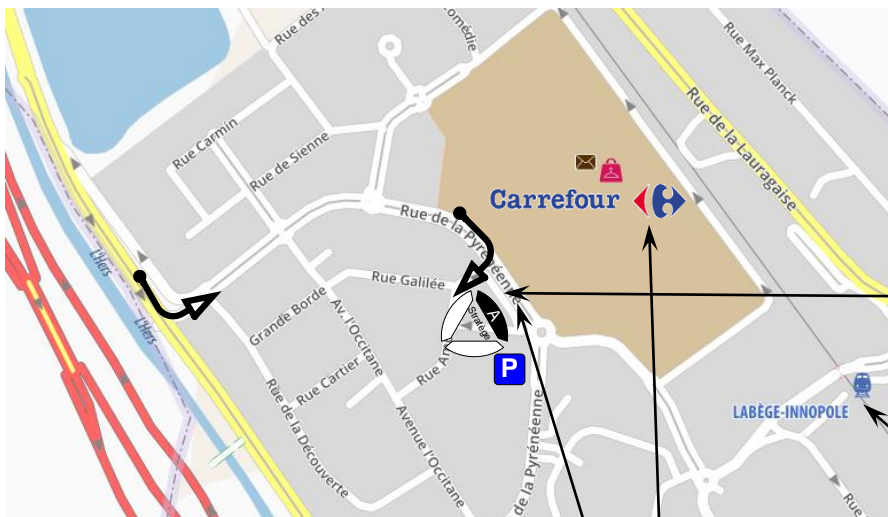

Access Map to ProSim Headquarters

By car: From Toulouse-Blagnac Airport:

- follow signs to "Montpellier"
- onto the *Périphérique Extérieur* take the exit #19 "Le Palays"

From Down Town :

- join the *Périphérique*
- onto the *Périphérique* take the exit #19 "Le Palays"

Exit #19 "Le Palays" :

- follow signs to "LABEGE-Innopole"
- after the second round-about from the *Périphérique Extérieur* (or the first round-about from the *Périphérique Intérieur*) take first exit on the left to "Quartier Grande Borde - Centre Commercial"
- after the second round-about take first turning on the right (rue Galilée), then turn immediately on the left onto Rue Ampère which passes around the "Stratège" buildings
- turn left into the "BURO-CLUB" outside car park
- entrance of *Bâtiment A* faces the Carrefour shopping center, and is located next to the bank: *Crédit Lyonnais*.
- **we are on the second floor.**

By Underground/Bus: (about 35 minutes from downtown Toulouse): take the underground (line B) until "Ramonville", then take the bus line 79, towards "Saint Orens Lycée SAINT-ORENS-DE-GAMEVILLE " ; get down at the "Centre Commercial Labège 1" (=a big mall) stop and our building will be located right in front. The name of the building is 'Stratège' A. The entrance is located near the LCL bank.