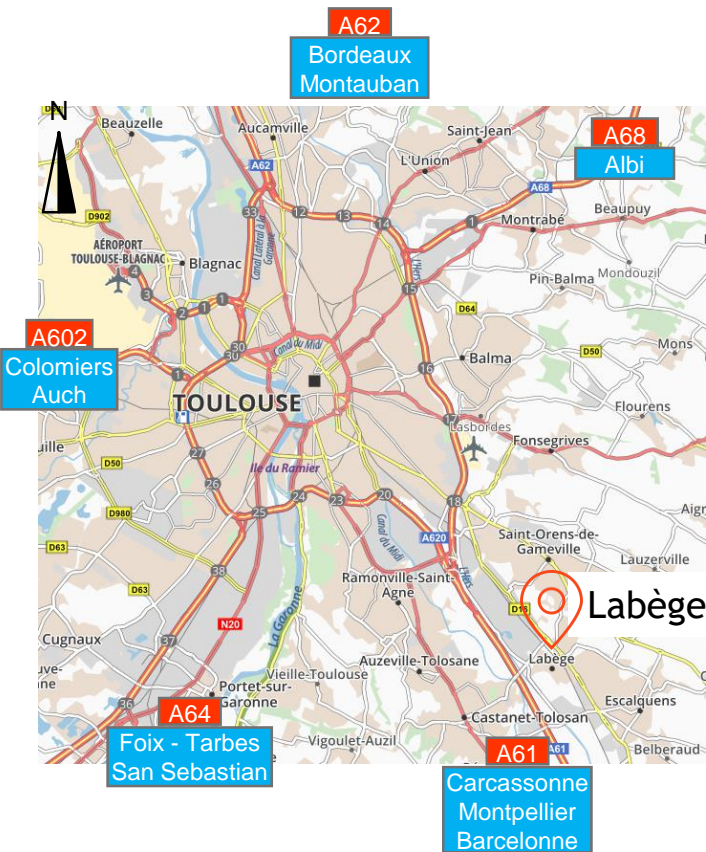

Access Map to ProSim Headquarters

By car: From Toulouse-Blagnac Airport:

- follow signs to "Montpellier"
- onto the *Périphérique Extérieur* take the exit #19 "Le Palays"

From Down Town :

- join the *Périphérique*
- onto the *Périphérique* take the exit #19 "Le Palays"

Exit #19 "Le Palays" :

- follow signs to "LABEGE-Innopole"
- after the second round-about from the *Périphérique Extérieur* (or the first round-about from the *Périphérique Intérieur*) take first exit on the left to "Quartier Grande Borde - Centre Commercial"
- after the second round-about take first turning on the right (rue Galilée), then turn immediately on the left onto Rue Ampère which passes around the "Stratège" buildings
- turn left into the "BURO-CLUB" outside car park
- entrance of *Bâtiment A* faces the Carrefour shopping center, and is located next to the bank: *Crédit Lyonnais*.
- **we are on the second floor.**

By Underground/Bus: (about 35 minutes from downtown Toulouse): take the underground (line B) until "Ramonville", then take the bus line 79, towards "Saint Orens Lycée SAINT-ORENS-DE-GAMEVILLE " ; get down at the "Centre Commercial Labège 1" (=a big mall) stop and our building will be located right in front. The name of the building is 'Stratège' A. The entrance is located near the LCL bank.