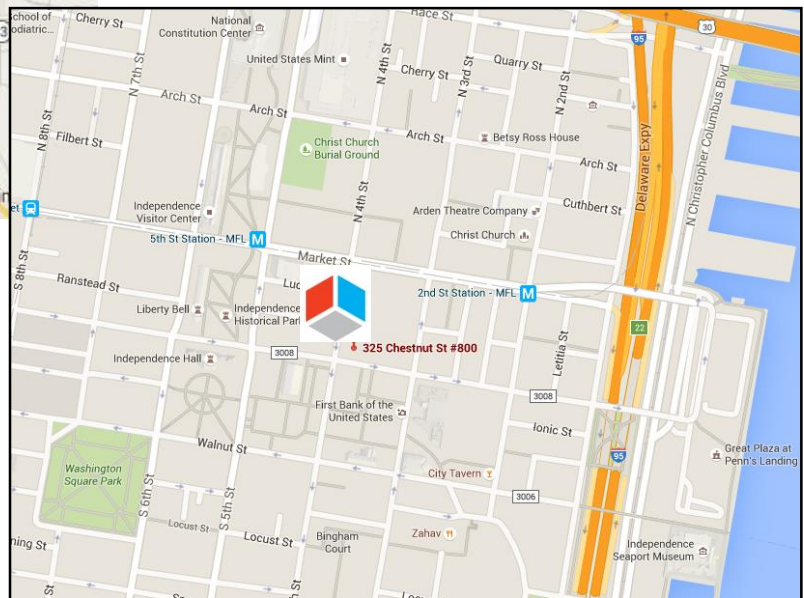

Access Map to ProSim, Inc.

325 Chestnut Street - Suite 800 - Philadelphia, PA 19106

By car:

From North:

- Get on I-78 W. Take I-95 S and NJ Tpke S to Callowhill St in Philadelphia. Take exit 22 from I-95 S
- Take N 4th St to Chestnut St

From South:

- Get on Baltimore-Washington Pkwy. Take I-95 N to Callowhill St in Philadelphia. Take exit 22 from I-95 N
- Take N 4th St to Chestnut St

By public transportation:

- Take Amtrak, NJ Transit or SEPTA to 30th Street Station
- From 30th Street Station ride SEPTA Regional Rail train to Market East Station
- When exiting the station walk East on Market Street until you reach 5th street. Make a right onto 5th Street and a left on Chestnut St.

From Philadelphia Airport:

- Take the ramp to I-95 North
- Keep left at the fork and follow signs for I-95 N
- Merge onto I-95 N
- Take exit 20 towards Washington Ave
- Continue straight
- Make a left onto S. Columbus Blvd
- Turn left onto Christian St
- Turn right onto S. 5th St
- After 8/10s of a mile, turn right onto Chestnut Street